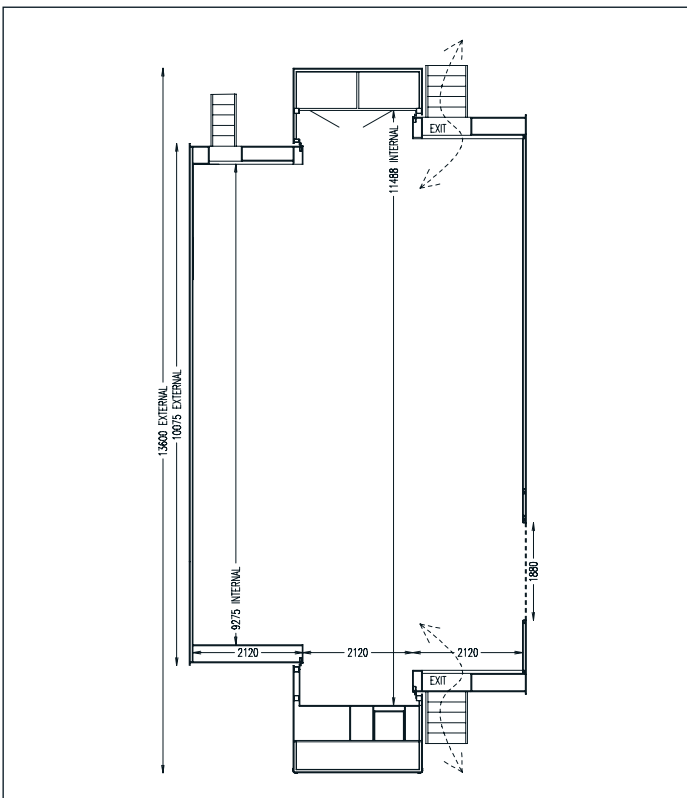

TECHNICAL

- 13.6m articulated trailer
- 70m² floor space
- Twin hydraulic pod extension
- Heating / air conditioning built-in

EVENT SUPPORT

- Staff to include driver / operator / event / hospitality and brand ambassadors
- Branding and livery service

MORE IMAGES

DIMENSIONS

INTERIORS

- Internal stairs to roof terrace. Not fitted as standard - optional extra charge
- Optional furnishing to suit your application including screens, bars, tables, chairs, displays / PoS or presentation and production / AV equipment
- Kitchen as mobile portable unit to include sink, water / waste, fridge and kettle (coffee machine optional extra)

GRAPHICS

| | |
|----------------|--|
| ROOF PANELS | 1900mm x 870mm each (6 front / 6 rear) |
| ROOF PANELS | 2000mm x 870mm (1 front / 1 rear) |
| BODY PANELS | Suitable side / end panels. Call for details |
| FULL BODY WRAP | Available |

APPLICATIONS

- Broadcast Centres
- Seminar, Conferences or Meeting Spaces
- Green Rooms
- Backstage Hospitality Areas

POWER

- 63a 3phase 5 pin red connector or on-board 32 KVA generator