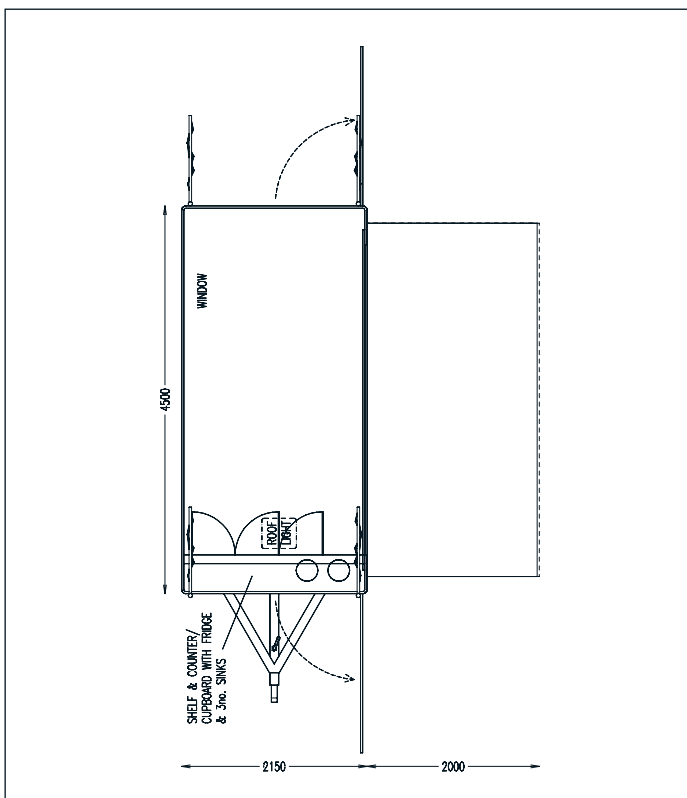

TECHNICAL

- 4.5m trailer
- 9m² floor space
- 6m flag poles
- 2m extendable exterior awning

EVENT SUPPORT

- Staff to include driver
- Branding and livery service

MORE IMAGES

DIMENSIONS

INTERIORS

- Optional furnishing to suit your application including tables and chairs
- Mini kitchen with sink and fridge

GRAPHICS

HEADER BOARD	3950mm x 550mm (x1)
WING PANELS (Full sized Foamex Backed)	1900mm x 1900mm (x 2)
WING PANELS (Clip Frames)	1155mm x 1155mm (x 2)
INTERIOR SIDE WALL (opposite front hitch)	1850mm x 825mm (x1)
INTERIOR BACK WALL	2500mm x 825mm (x1)