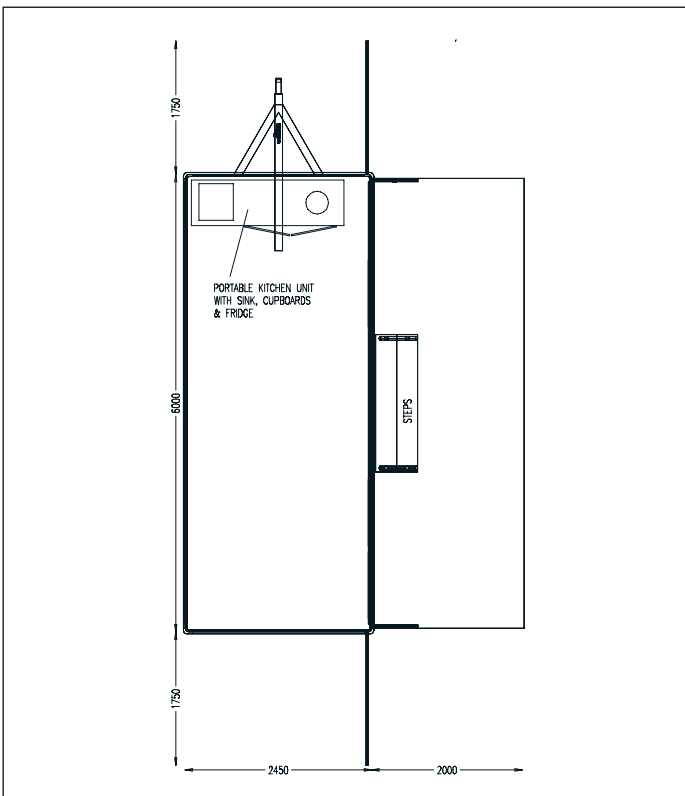

### TECHNICAL

- 6m trailer
- 14m<sup>2</sup> floor space
- Full frontal internal vision
- 6m flag poles
- Disabled ramp ( optional extra cost )

### DIMENSIONS

### GRAPHICS

WING PANELS	1155mm x 1155mm ( x 2 ) clip frames for graphic
INTERIOR BACK WALL	1900mm ( w ) x 1000mm ( h )
INTERIOR OFFSIDE WALL	3580mm ( w ) x 1000mm ( h )